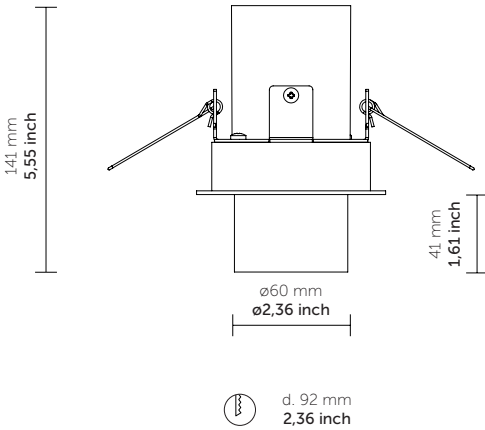

Date	<input type="text"/>	Type	<input type="text"/>
Specifier	<input type="text"/>	Project Name	<input type="text"/>

POP 60 FIX

Design: QUATTROBI TECHNICAL DEPARTMENT

POP recessed adjustable lighting fixture.

Listings: c US LISTED

PRODUCT FEATURES

- | | |
|---------------------|---|
| Type: | False ceiling |
| Applications: | Indoor |
| Luminaire material: | Drawn Aluminium |
| Protective screen: | Tempered glass |
| Light source: | LED |
| Power Supply: | Electronic constant current LED driver, 120V 60Hz |
| Wattage: | 10 |
| Delivered lumens: | 620 lm - 948 lm |
| Color Temp: | 3000K |
| CRI: | 90+ |
| Dimming: | Phase cut dimming, 0-10V dim |

Specification recap

Type	Item #	Quantity

*Please make sure to include fixture and any accessories.

POP 60 FIX

Design: QUATTROBI TECHNICAL DEPARTMENT

Ordering info

Model	Cri/Color	Beam	Finish
-----	----	-	--
PX002	8030 80CRI/3000K 8035 80CRI/3500K 8040 80CRI/4000K 9027 90CRI/2700K 9030 90CRI/3000K 9035 90CRI/3500K 9730 97CRI/3000K CR27 CRIMAX/2700K CR30 CRIMAX/3000K CR35 CRIMAX/3500K CR40 CRIMAX/4000K F930 F90CRI/3000K F935 F90CRI/3500K F940 F90CRI/4000K Decor versions and other on request	S Spot M Medium W Wide Other on request	01 white 02 black 18 grey Other on request