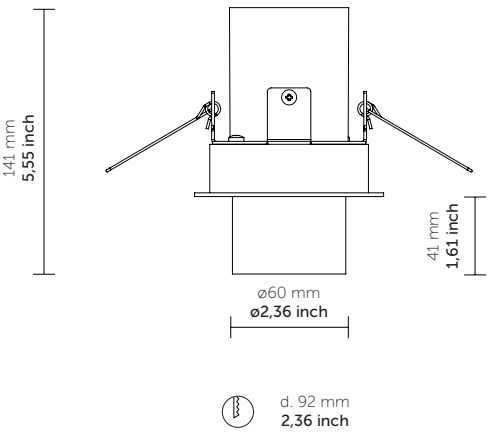

Date	<input type="text"/>	Type	<input type="text"/>
Specifier	<input type="text"/>	Project Name	<input type="text"/>

POP 60 FIX

Design: QUATTROBI TECHNICAL DEPARTMENT

POP recessed adjustable lighting fixture.

Listings: US LISTED

PRODUCT FEATURES

- Type: False ceiling
- Applications: Indoor
- Luminaire material: Drawn Aluminium
- Protective screen: Tempered glass
- Light source: LED
- Power Supply: Electronic constant current LED driver, 120V 60Hz
- Wattage: 10
- Delivered lumens: 1378 lm
- Color Temp: 3000K
- CRI: 90+
- Dimming: Phase cut dimming, 0-10V dim

Specification recap

Type	Item #	Quantity

*Please make sure to include fixture and any accessories.

POP 60 FIX

Design: QUATTROBI TECHNICAL DEPARTMENT

Ordering info

Model	Cri/Color	Beam	Finish
----	----	-	--
PX002	9730 97CRI/3000K Decor versions and other on request	S Spot M Medium W Wide Other on request	01 white 02 black 18 grey Other on request