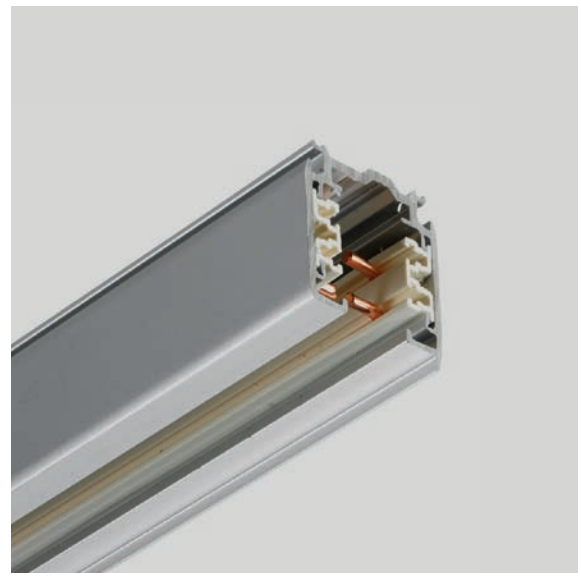

Listings: US LISTED

0° - 90° vertical tilting / 355° horizontal rotation

PRODUCT FEATURES

- Type: Track
- Applications: Indoor
- Luminaire material: Aluminium alloys
- Protective screen: Tempered glass
- Light source: LED
- Power Supply: Electronic constant current LED driver, 120V 60Hz
- Wattage: 15, 26
- Delivered lumens: 1085 lm - 2649 lm
- Color Temp: 2700K, 3000K, 3500K, 4000K
- CRI: 80+, 90+, CRIMAX, F90
- Dimming: Phase cut dimming

Lighting track system
Low profile , modular system
High power handling capability

Listings: US LISTED

XTS

PRODUCT FEATURES

Installation	Suspended / Surface / Recessed
Luminaire housing	Extruded aluminum
Finishing	White, Grey, Black