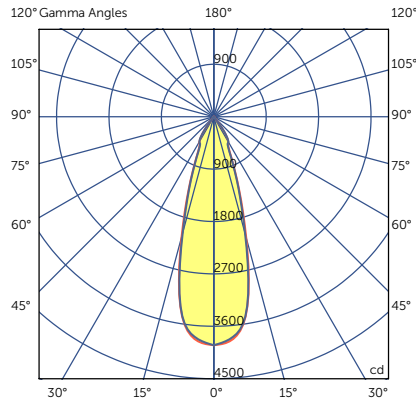

8030 M 15W 3000K CRI80 31°

Lumens: 1575

Candelas at Nadir

Deg	Candela
0	3922.74
5	3830.23
15	2146.11
25	610.79
35	300.94
45	7.64