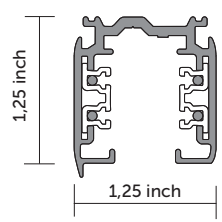

Listings: US LISTED

XTS

PRODUCT FEATURES

Installation	Suspended / Surface / Recessed
Luminaire housing	Extruded aluminum
Finishing	White, Grey, Black