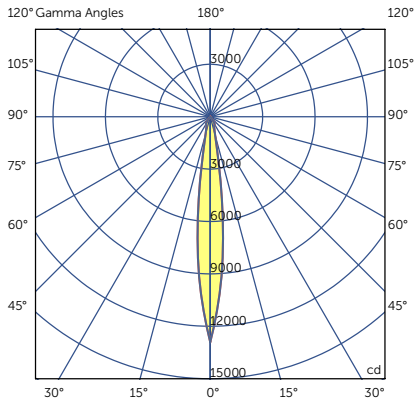

CCT	80CRI/3000K	80CRI/3500K	80CRI/4000K	90CRI/3000K
Factor	1.0	1,035	1,053	0,847

Wattage	15W	26W
Factor	1.0	1.596

Photometry

8030 S 15W 3000K CRI80 13°

Lumens: 1575

Candelas at Nadir

Deg	Candela
0	12901.19
5	8119.67
15	1073.33
25	537.78
35	365.02
45	7.13