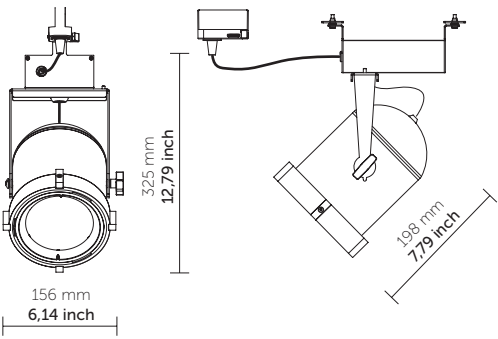

Listings: US LISTED

0° - 90° vertical tilting / 355° horizontal rotation

PRODUCT FEATURES

- Type: Track
- Applications: Indoor
- Luminaire material: Aluminium alloys
- Protective screen: Tempered glass
- Light source: LED
- Power Supply: Electronic constant current LED driver, 120V 60Hz
- Wattage: 15, 26
- Delivered lumens: 1085 lm - 2649 lm
- Color Temp: 2700K, 3000K, 3500K, 4000K
- CRI: 80+, 90+, CRIMAX, F90
- Dimming: Phase cut dimming