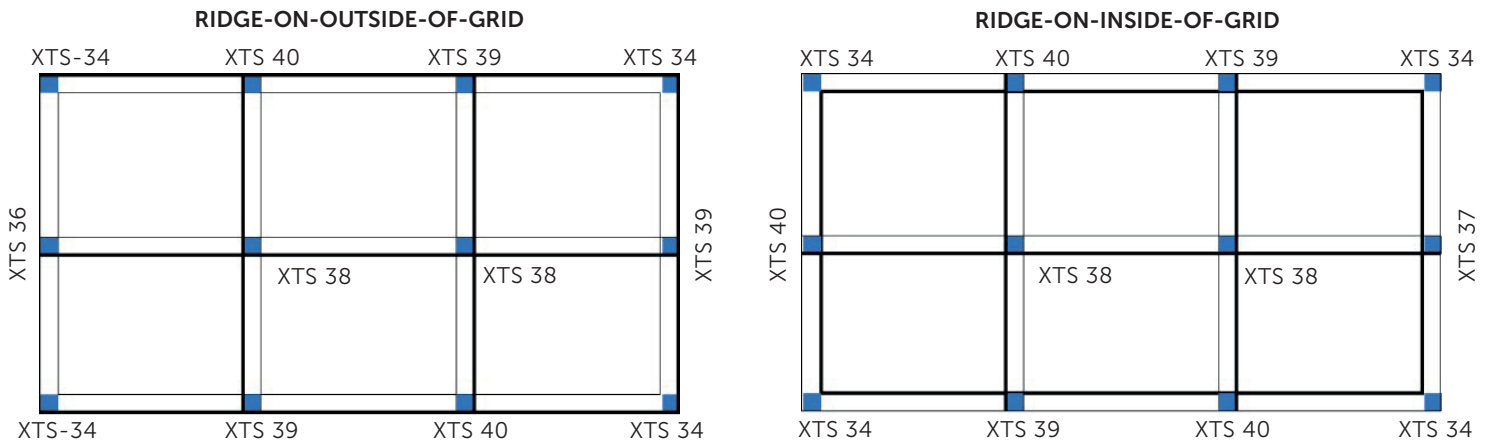

Accessory wiring diagram

Components

Model	Finish	Additional Accessories
-----	--	
XTS11 end feed left XTS12 end feed right XTS14 center feed XTS21 straight connector XTS23 flexible connector XTS34 L connector adjustable XTS38 X connector XTS39 T connector inside XTS40 T connector outside XTS41 dead end SKB30 ceiling cup GA70 monopoint kit FTP41 Recessed end cup	1 aluminium 2 black 3 white	XTSV12-1 bending tool SKB12-1 ceiling clamp SKB34 suspension wire 5 feet SKB34/3 suspension wire 9 feet

Ordering example: **XTS11 2**