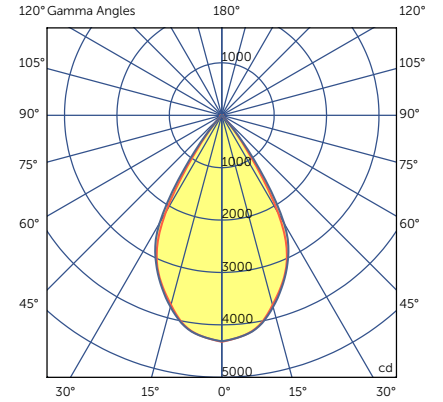

Candelas at Nadir

Deg	Candela
0	4321.61
5	4234.68
15	3744.64
25	2940.81
35	964.00
45	27.87