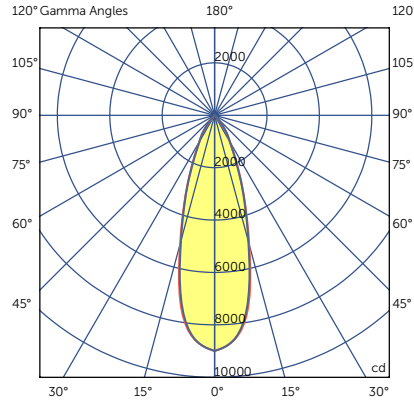

Candelas at Nadir

Deg	Candela
0	8992.62
5	8605.75
15	5095.07
25	1964.31
35	767.03
45	21.08

8030 W 35W 3000K CRI80 60°
Lumens: 2880