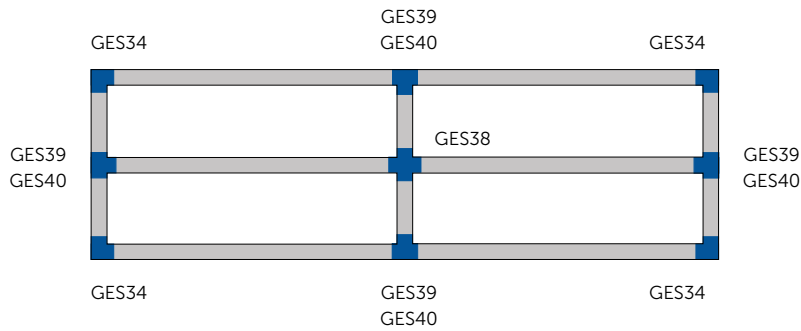

Components

Model	Finish	Additional Accessories
-----	--	
GES11 end feed left GES14 center feed GES15 outlet box cover GES17 t-bar feed kit GES21 straight connector GES23 straight connector GES34 L connector adjustable GES38 X connector GES40 T connector adjustable GES41 dead end GES67 floating feed GES70 monopoint canopy GEA10 universal stem suspension point GEA11 end feed stem suspension point GEA3712 12" steam kit includeas steam and canopy GEA3718 18" steam kit includeas steam and canopy GEA3724 24" steam kit includeas steam and canopy GEA3748 48" steam kit includeas steam and canopy	1 aluminium 2 black 3 white GEA COD. Only -2=black -3 =white	GEA21 track reinforcement plate GEA6 thread rod mounting clip GEA7 t-bar mounting clip

Ordering example: **GES11 2**