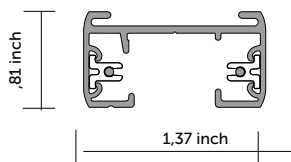

Listings: US LISTED