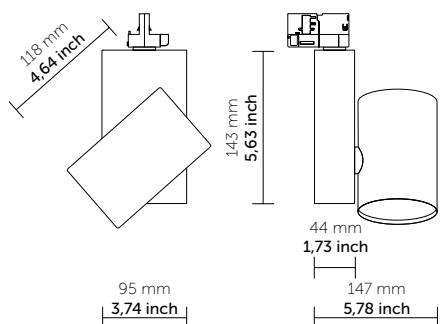

Listings: US LISTED