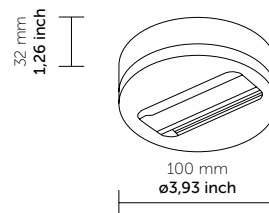

SA201 use only with SA101

GA70
Adapter kit for ceiling installation - white, grey, black