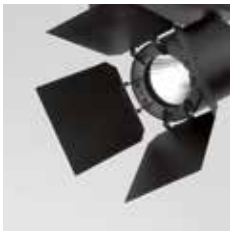

Ordering info

Model	Adapter	Cri/Color	Beam	Driver/Dimmer	Finish
-----	-	----	-	-	--
KR105 15W120V KR103 26W120V KR107 35W120V Phase cut dimming only KR107 on request	G Global(*) GES compatible X Global(*) XTS compatible	8030 80CRI/3000K 8035 80CRI/3500K 8040 80CRI/4000K 9024 90CRI/2400K (FLS) 9027 90CRI/2700K 9030 90CRI/3000K 9035 90CRI/3500K 9730 97CRI/3000K CR27 CRIMAX/2700K CR30 CRIMAX/3000K CR35 CRIMAX/3500K CR40 CRIMAX/4000K F930 F90CRI/3000K F935 F90CRI/3500K F940 F90CRI/4000K	S Spot M Medium W Wide	Phase cut dimming	01 white 02 black 18 grey

*For other CRI, KELVIN and other customization please contact the cunsomer service

Ordering example : **KR105 G 8030 M 01**

(*) Global is a registered trade mark of Nordic Aluminium

Accessories

SA101
Directional louvers