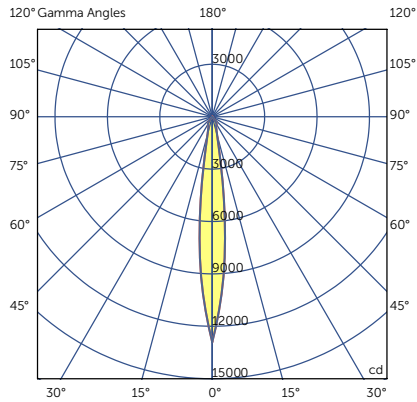

CCT	80CRI/3000K	80CRI/3500K	80CRI/4000K	90CRI/3000K
Factor	1.0	1,035	1,053	0,847

Wattage	15W	26W
Factor	1.0	1.596

Photometry

8030 S 15W 3000K CRI80 13°
Lumens: 1575

Candelas at Nadir

Deg	Candela
0	12901.19
5	8119.67
15	1073.33
25	537.78
35	365.02
45	7.13