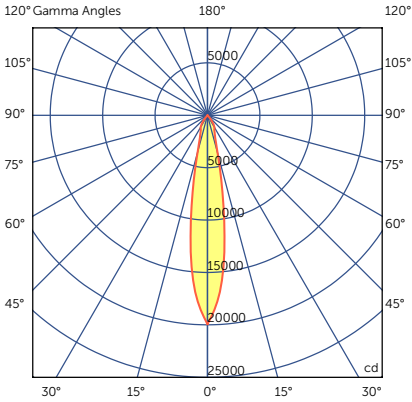

Multiplying factors: (Multiplying Factor is based on 80CRI/3000K)

CCT	80CRI/3000K	80CRI/3500K	80CRI/4000K	90CRI/3000K
Factor	1.0	1,035	1,053	0,847

Wattage	35W
Factor	1.0

Photometry

8030 S 35W 3000K CRI80 18°
Lumens: 2880

Candelas at Nadir

Deg	Candela
0	19928.94
5	15814.54
15	3721.42
25	1530.84
35	878.25
45	19.83

8030 M 35W 3000K CRI80 33°
Lumens: 2880