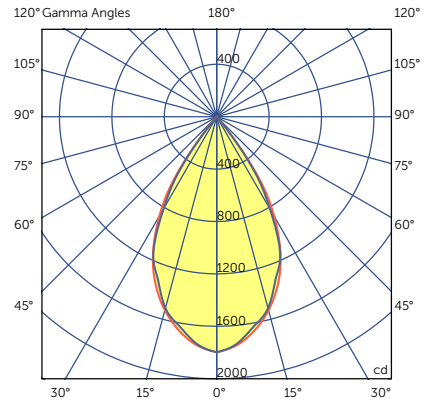

Candelas at Nadir

Deg	Candela
0	1797.54
5	1750.29
15	1529.46
25	1152.18
35	523.70
45	12.43