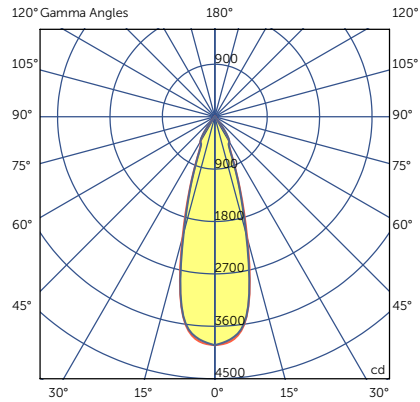

Candelas at Nadir

Deg	Candela
0	3922.74
5	3830.23
15	2146.11
25	610.79
35	300.94
45	7.64

8030 W 15W 3000K CRI80 58°
Lumens: 1575