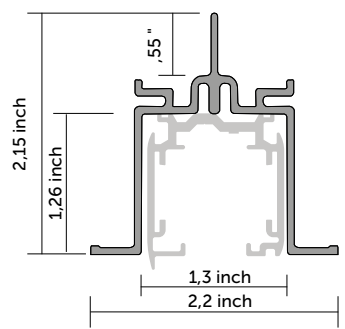

FTP

Ordering info

Model	Length	Finish	Model	Length	Finish
-----		--	-----		--
XTS44	4'(48")	1 aluminium	FTP44	4'(48")	1 aluminium
XTS48	8(96")	2 black	FTP48	8(96")	2 black
XTS412	12'(144")	3 white	FTP412	12'(144")	3 white

Ordering example: suspended / surface **XTS44 1**

Ordering example: recessed **XTS44 1 + FTP44 2**

*Please make sure to include fixture and any accessories.