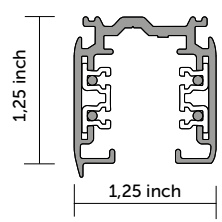

Listings: US LISTED

XTS

PRODUCT FEATURES

Installation	Suspended / Surface / Recessed
Luminaire housing	Extruded aluminum
Finishing	White, Grey, Black