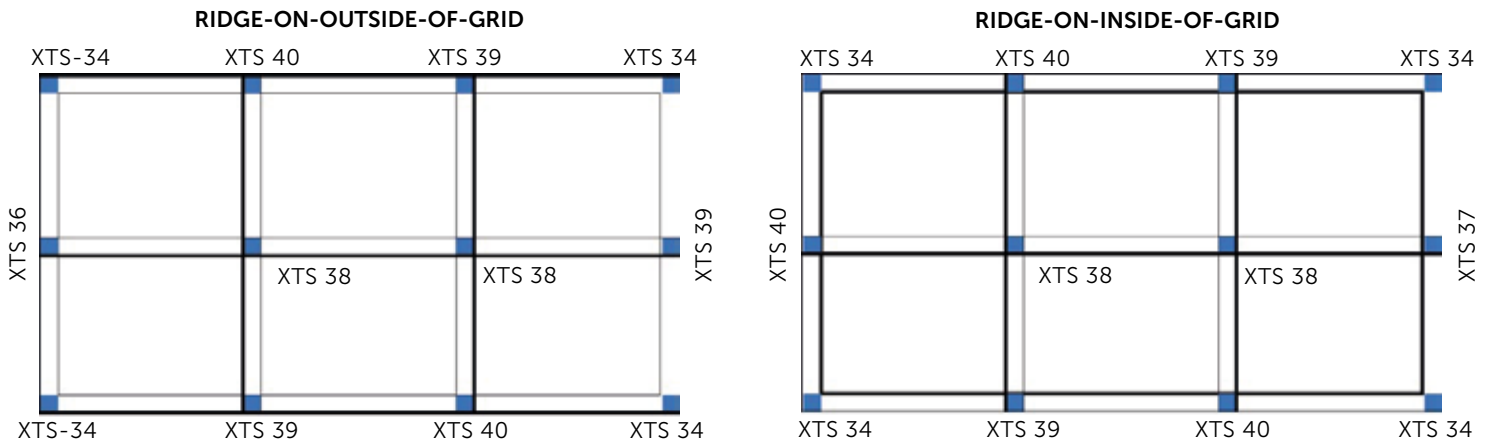

Accessory wiring diagram