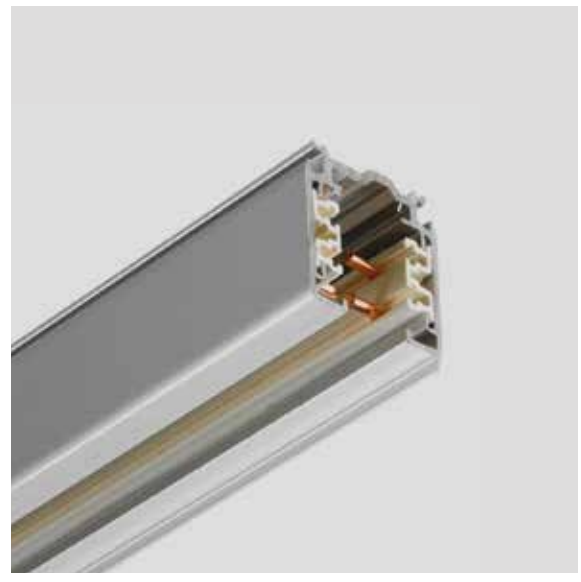

Date	____	Type	____
Specifier	____	Project Name	____

TRACK 3 circuit 120V

Design: GLOBAL

Lighting track system
Low profile , modular system
High power handling capability

Listings: US LISTED

XTS

PRODUCT FEATURES

Installation	Suspended / Surface / Recessed
Luminaire housing	Extruded aluminum
Finishing	White, Grey, Black