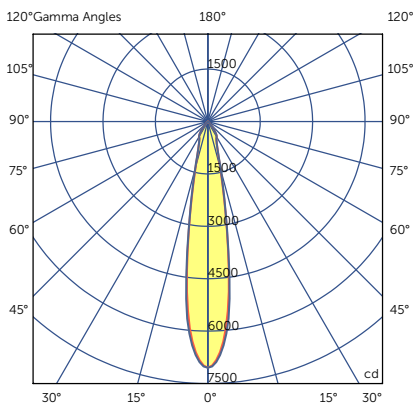

Multiplying factors: (Multiplying Factor is based on 80CRI/3000K)

CCT	80CRI/3000K	80CRI/3500K	80CRI/4000K	90CRI/3000K
Factor	1.0	1,035	1,053	0,847

Wattage	15W	22W
Factor	1.0	1.426

Photometry

8030 S 15W 3000K CRI84 19°

Lumens: 1575

Candelas at Nadir

Deg	Candela
0	7045.17
5	5927.59
15	1363.66
25	580.57
35	376.35
45	14.20