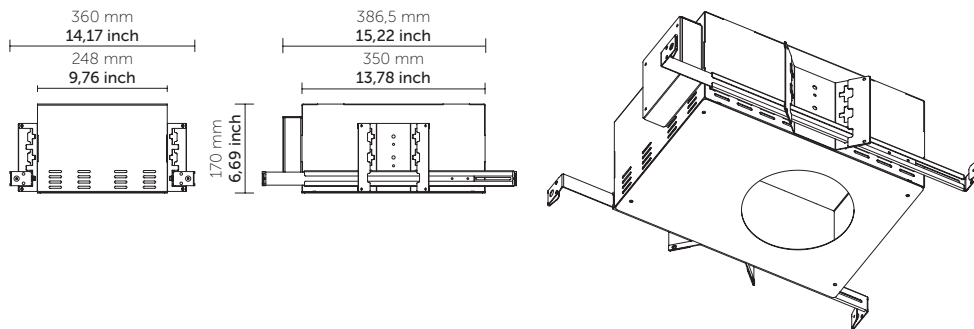

Ordering info

Model	Cri/Color	Beam	Finish	
-----	----	-	--	
IN001 15W120V IN003 22W120V	8030 80CRI/3000K 8035 80CRI/3500K 8040 80CRI/4000K 9027 90CRI/2700K 9030 90CRI/3000K 9035 90CRI/3500K 9730 97CRI/3000K CR27 CRIMAX/2700K CR30 CRIMAX/3000K CR35 CRIMAX/3500K CR40 CRIMAX/4000K F930 F90CRI/3000K F935 F90CRI/3500K F940 F90CRI/4000K Decor versions and other on request	S Spot M Medium W Wide Other on request	01 white 02 black 18 grey Other on request	

Ordering example : **IN001 8030 M 01**

*For other CRI, KELVIN and other customization please contact the cusnsumer service

Housing