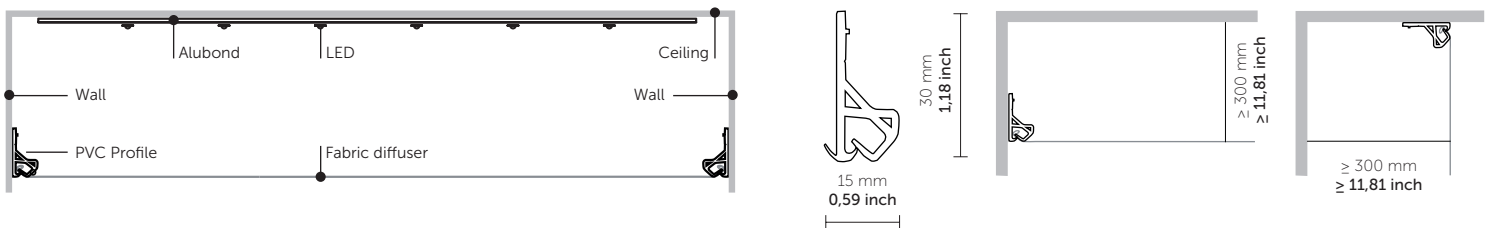

Specification recap

Type	Item #	Quantity

*Please make sure to include fixture and any accessories.