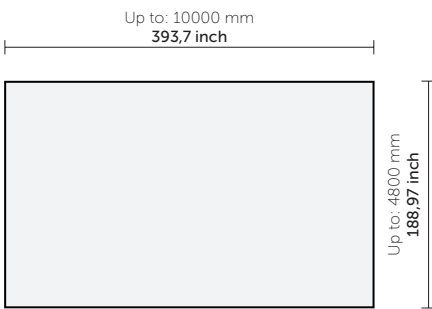

Standard dimensions

PRODUCT FEATURES

Power (W)	Custom
Lens	Fabric diffuser
Installation	Suspended, Ceiling, Wall
Luminaire housing	Aluminum
Light sources	LED
Finishing	White, Black, Aluminum, Custom
Power supply	Remote driver
Dimming	on-off, 0-10V, Dali 2, Casambi

Materials Pvc profile - fabric -alubond