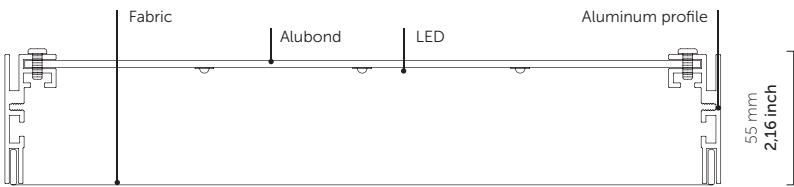

Specification recap

Type	Item #	Quantity

*Please make sure to include fixture and any accessories.