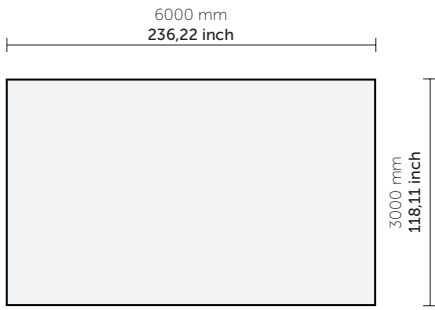

For dry location

Standard dimensions

PRODUCT FEATURES

Power (W)	Custom
Lens	Fabric diffuser
Installation	Suspended, Ceiling, Wall
Luminaire housing	Aluminum
Light sources	LED
Finishing	White, Black, Aluminum, Custom
Power supply	Remote driver
Dimming	on-off, 0-10V, Dali 2, Casambi