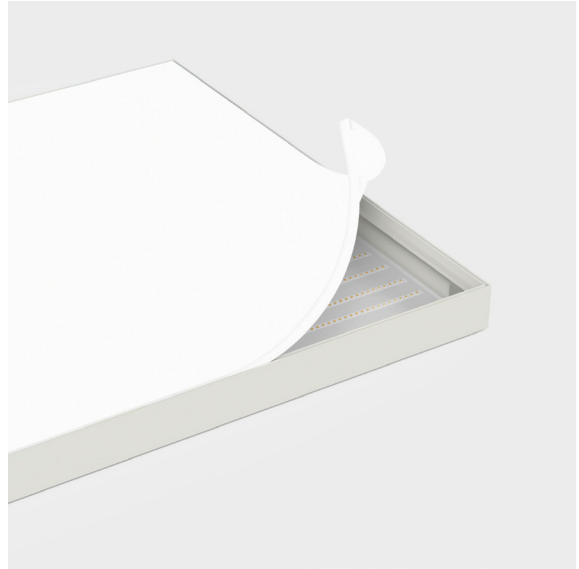

Date	<input type="text"/>	Type	<input type="text"/>
Specifier	<input type="text"/>	Project Name	<input type="text"/>

BRILLIANT BOX 055

Design: QUATTROBI TECHNICAL DEPARTMENT

Modular system with high light output

For dry location

Standard dimensions

PRODUCT FEATURES

Power (W)	Custom
Lens	Fabric diffuser
Installation	Suspended, Ceiling, Wall
Luminaire housing	Aluminum
Light sources	LED
Finishing	White, Black, Aluminum, Custom
Power supply	Remote driver
Dimming	on-off, 0-10V, Dali 2, Casambi

Materials

Specification recap

Type	Item #	Quantity

*Please make sure to include fixture and any accessories.

BRILLIANT BOX 055

Design: QUATTROBI TECHNICAL DEPARTMENT

Ordering info

Model	Shape	Type	Cri/Color	Driver/dimmer	Finish
-----	-		----	-	--
BB055	S square R rectangular T triangle C custom	001 - 2x2' 002 - 2x4' 003 - 4x4' XXX - custom	9427 94CRI/2700K 9430 94CRI/3000K 9435 94CRI/3500K 9440 94CRI/4000K TW Tunable RGB RGB RGBW 2RGBW	0 on- off A 0-10V	01 white 02 black 33 aluminum XX custom